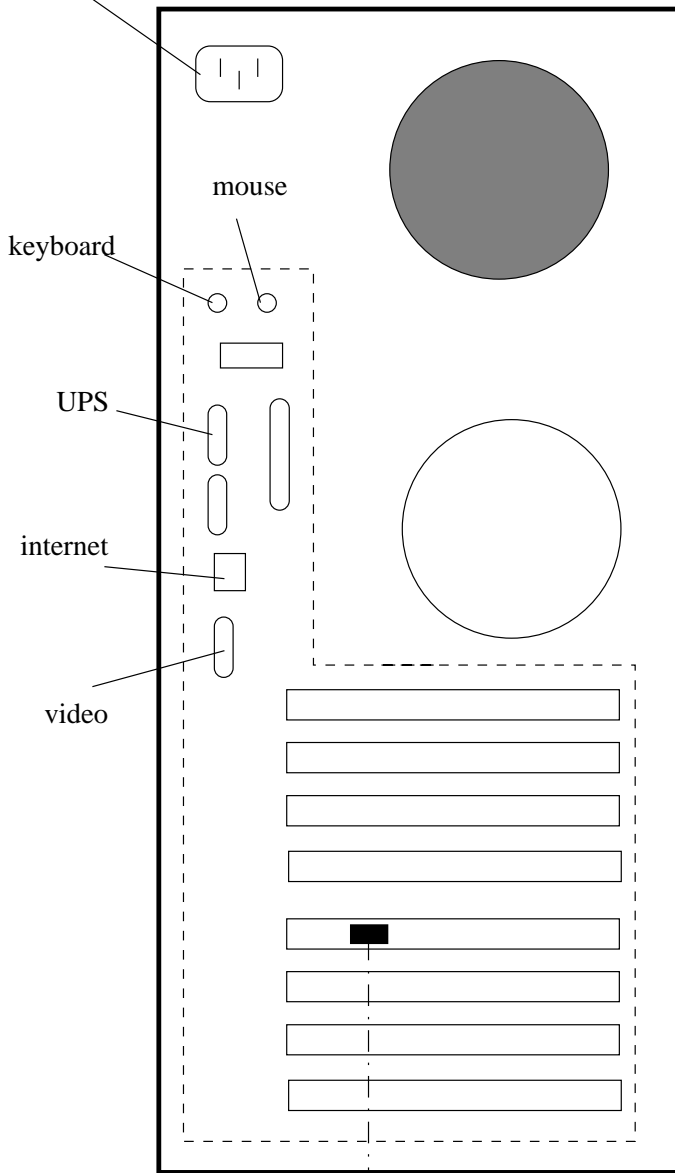

110 VAC

Child (main)

110 VAC

Kid (backup)

ethernet crossover cable