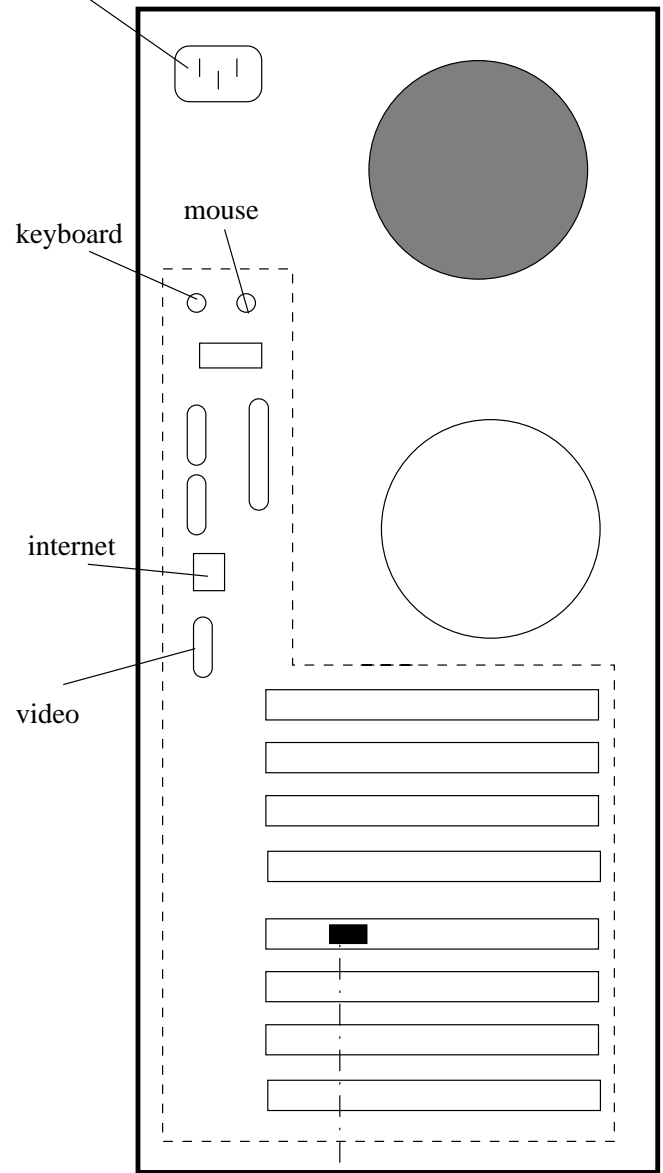

110 VAC

Child (main)

110 VAC

Kid (backup)

ethernet crossover cable